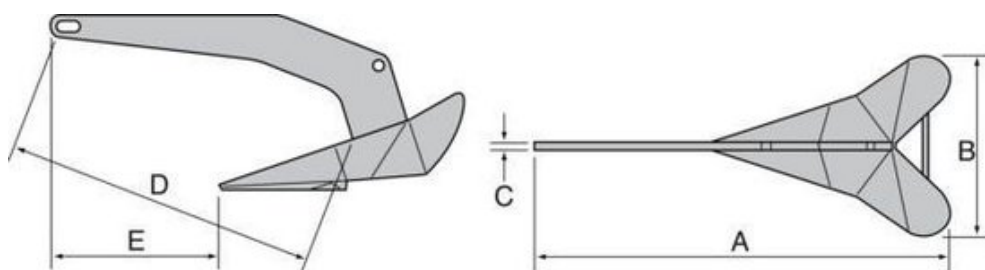

WE HEREBY CERTIFY THAT ABOVE PRODUCT HAVE BEEN TEST AND INSPECTED TO CONFIRM WITH QUALITY OF COMPANY, THAT IT IS FIT FOR USE ON BOARD VESSELS.

APPROVAL SIGNATURE

INITIALS APPROVAL CERTIFICATE

\_\_\_\_\_

- **Dimensions  
of Delta Anchor**

- Dimensions of Delta Anchor

KG	CHAIN (MM)	MAX HULL SIZE (M)	A	B	C	D	E
6	8	9	593 mm	265 mm	10 mm	450 mm	243 mm
10	8	12	695 mm	310 mm	13 mm	526 mm	282 mm
16	8	15	812 mm	362 mm	13 mm	614 mm	328 mm
20	10	17	877 mm	392 mm	16 mm	663 mm	357 mm
25	10	19	945 mm	415 mm	16 mm	713 mm	387 mm
32	10	21	1023 mm	453,5 mm	20 mm	775 mm	425 mm
40	10	22	1103 mm	489 mm	20 mm	883 mm	437 mm
50	12	24	1175 mm	523 mm	20 mm	890 mm	479 mm
63	12	27	1270 mm	567 mm	25 mm	963 mm	508 mm